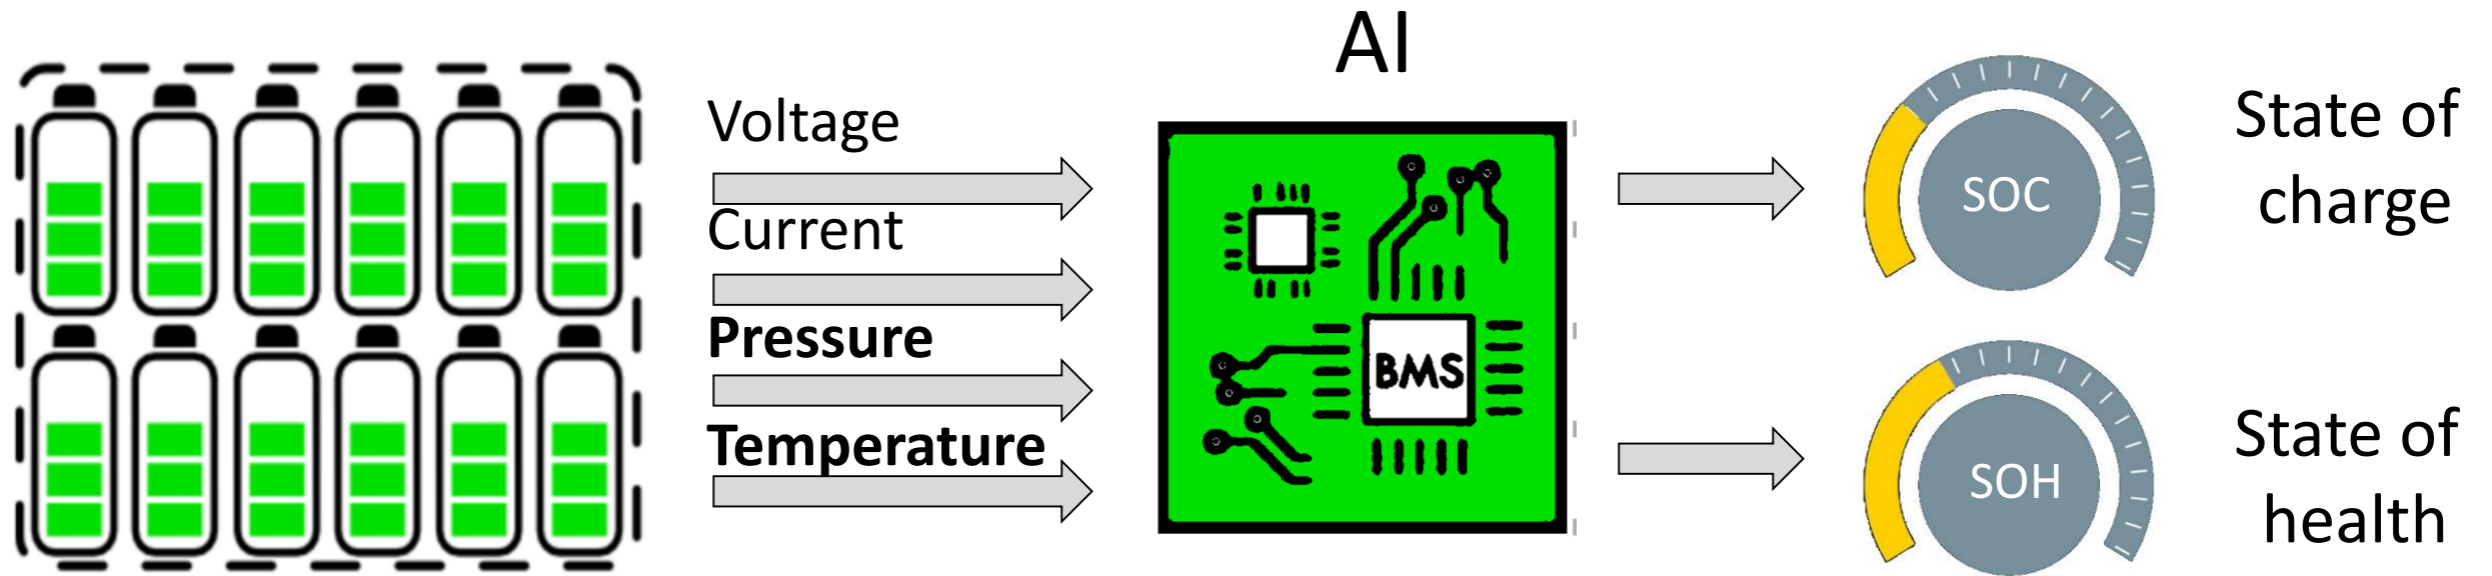

# DurAlcell

Multi-sensory AI for long duration battery management